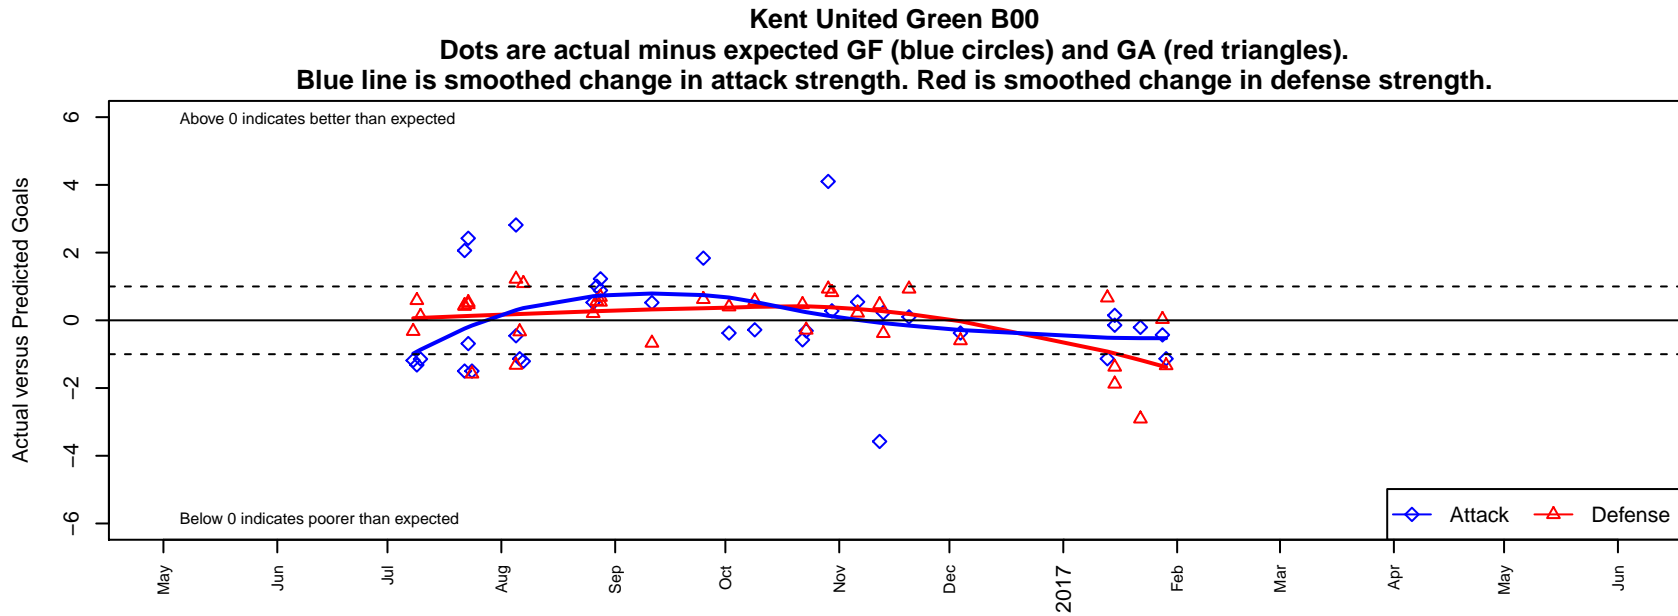

Kent United Green B00

Kent United
 Kent, WA
 B00 total strength=1624
 attack=18.63 defense=16.21
 fall league = RCL B00 Div 3
 notes= Goebel 2015

alt names used:
 KYSA KENT UNITED KENT UNITED B00 GRE
 KYSA KENT UNITED B00 GREEN (WA)
 Kent United – B00 Green A
 Kent United B00 Green
 KYSA KENT UNITED B00 GREEN (WA)
 Kent United B00 Green
 Kent United – B00 Green A

**attack and defense variance (black dot)
relative to other teams
and top 10 in region**

**attack and defense rating
relative to others at age
and all opponents in last 13 months**

Performance relative to 13 month average