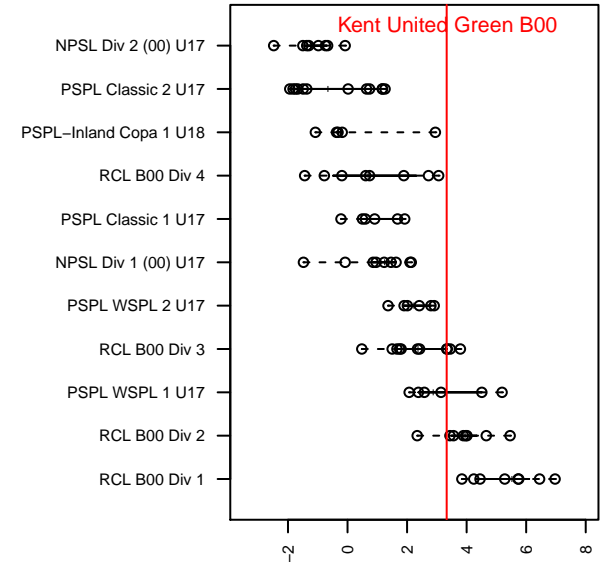

Kent United Green B00

Kent United
 Kent, WA
 B00 total strength=1624
 attack=18.63 defense=16.21
 fall league = RCL B00 Div 3
 notes= Goebel 2015

alt names used:
 KYSA KENT UNITED KENT UNITED B00 GRE
 KYSA KENT UNITED B00 GREEN (WA)
 Kent United – B00 Green A
 Kent United B00 Green
 KYSA KENT UNITED B00 GREEN (WA)
 Kent United B00 Green
 Kent United – B00 Green A

**attack and defense variance (black dot)
relative to other teams
and top 10 in region**

**attack and defense rating
relative to others at age
and all opponents in last 13 months**

Performance relative to 13 month average